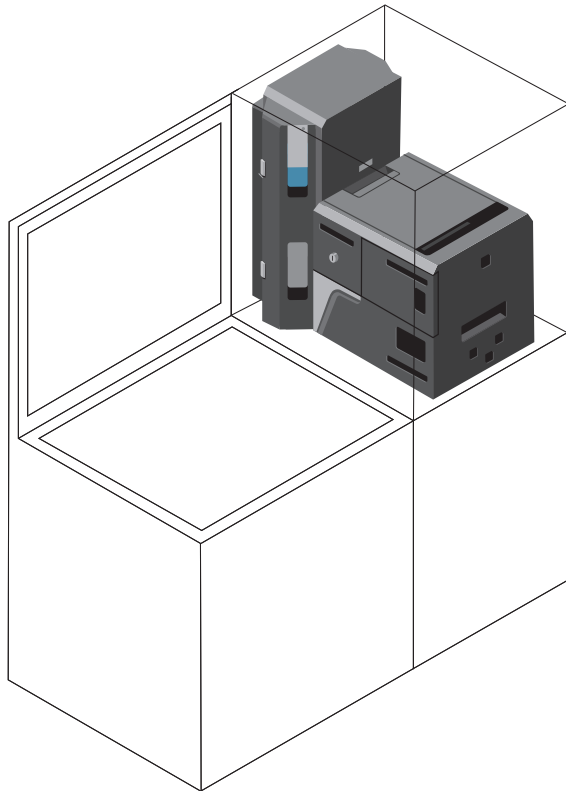

Sigma DS4K Instant Issuance System

Optional Features & Supplies

Multi-hopper	Six-compartment hopper, 125-card capacity each (750 cards total)	
Prefilled Panel Print Ribbon Cassettes	YMCKT	500 images
	YMCKT-KT	350 images
	KTT	750 images
	ST-KT	500 images
	GT-KT	500 images
Panel Print Ribbon Kits	YMCKT	500 images
	YMCKT-KT	350 images
	KT	1,000 images
	KTT	750 images
Monochrome Print Ribbon Kits	Black, white, blue, red, green, silver matte, gold matte, silver metallic, and gold metallic: 1,500 images	

Color ribbon guide: Y = Yellow, M = Magenta, C = Cyan, K = Black, T = Topcoat, S = Silver, and G = Gold

Supply yields: Panel ribbon yields stated are typically the maximum number of panel sets per roll. Monochrome ribbon yields stated may be up to 3 times greater due to Entrust ribbon saver features.

Learn more at
entrust.com

ENTRUST

Entrust, Sigma, and the hexagon logo are trademarks, and/or service marks of Entrust Corporation in the U.S. and/or other countries. All other brand or product names are the property of their respective owners. Because we are continuously improving our products and services, Entrust Corporation reserves the right to change specifications without prior notice. Entrust is an equal opportunity employer.

©2022 Entrust Corporation. All rights reserved. DS22Q4-sigma-ds4k-instant-issuance-system-ds

Global Headquarters
1187 Park Place, Minneapolis, MN 55379
U.S. Toll-Free Phone: 888 690 2424
International Phone: +1 952 933 1223